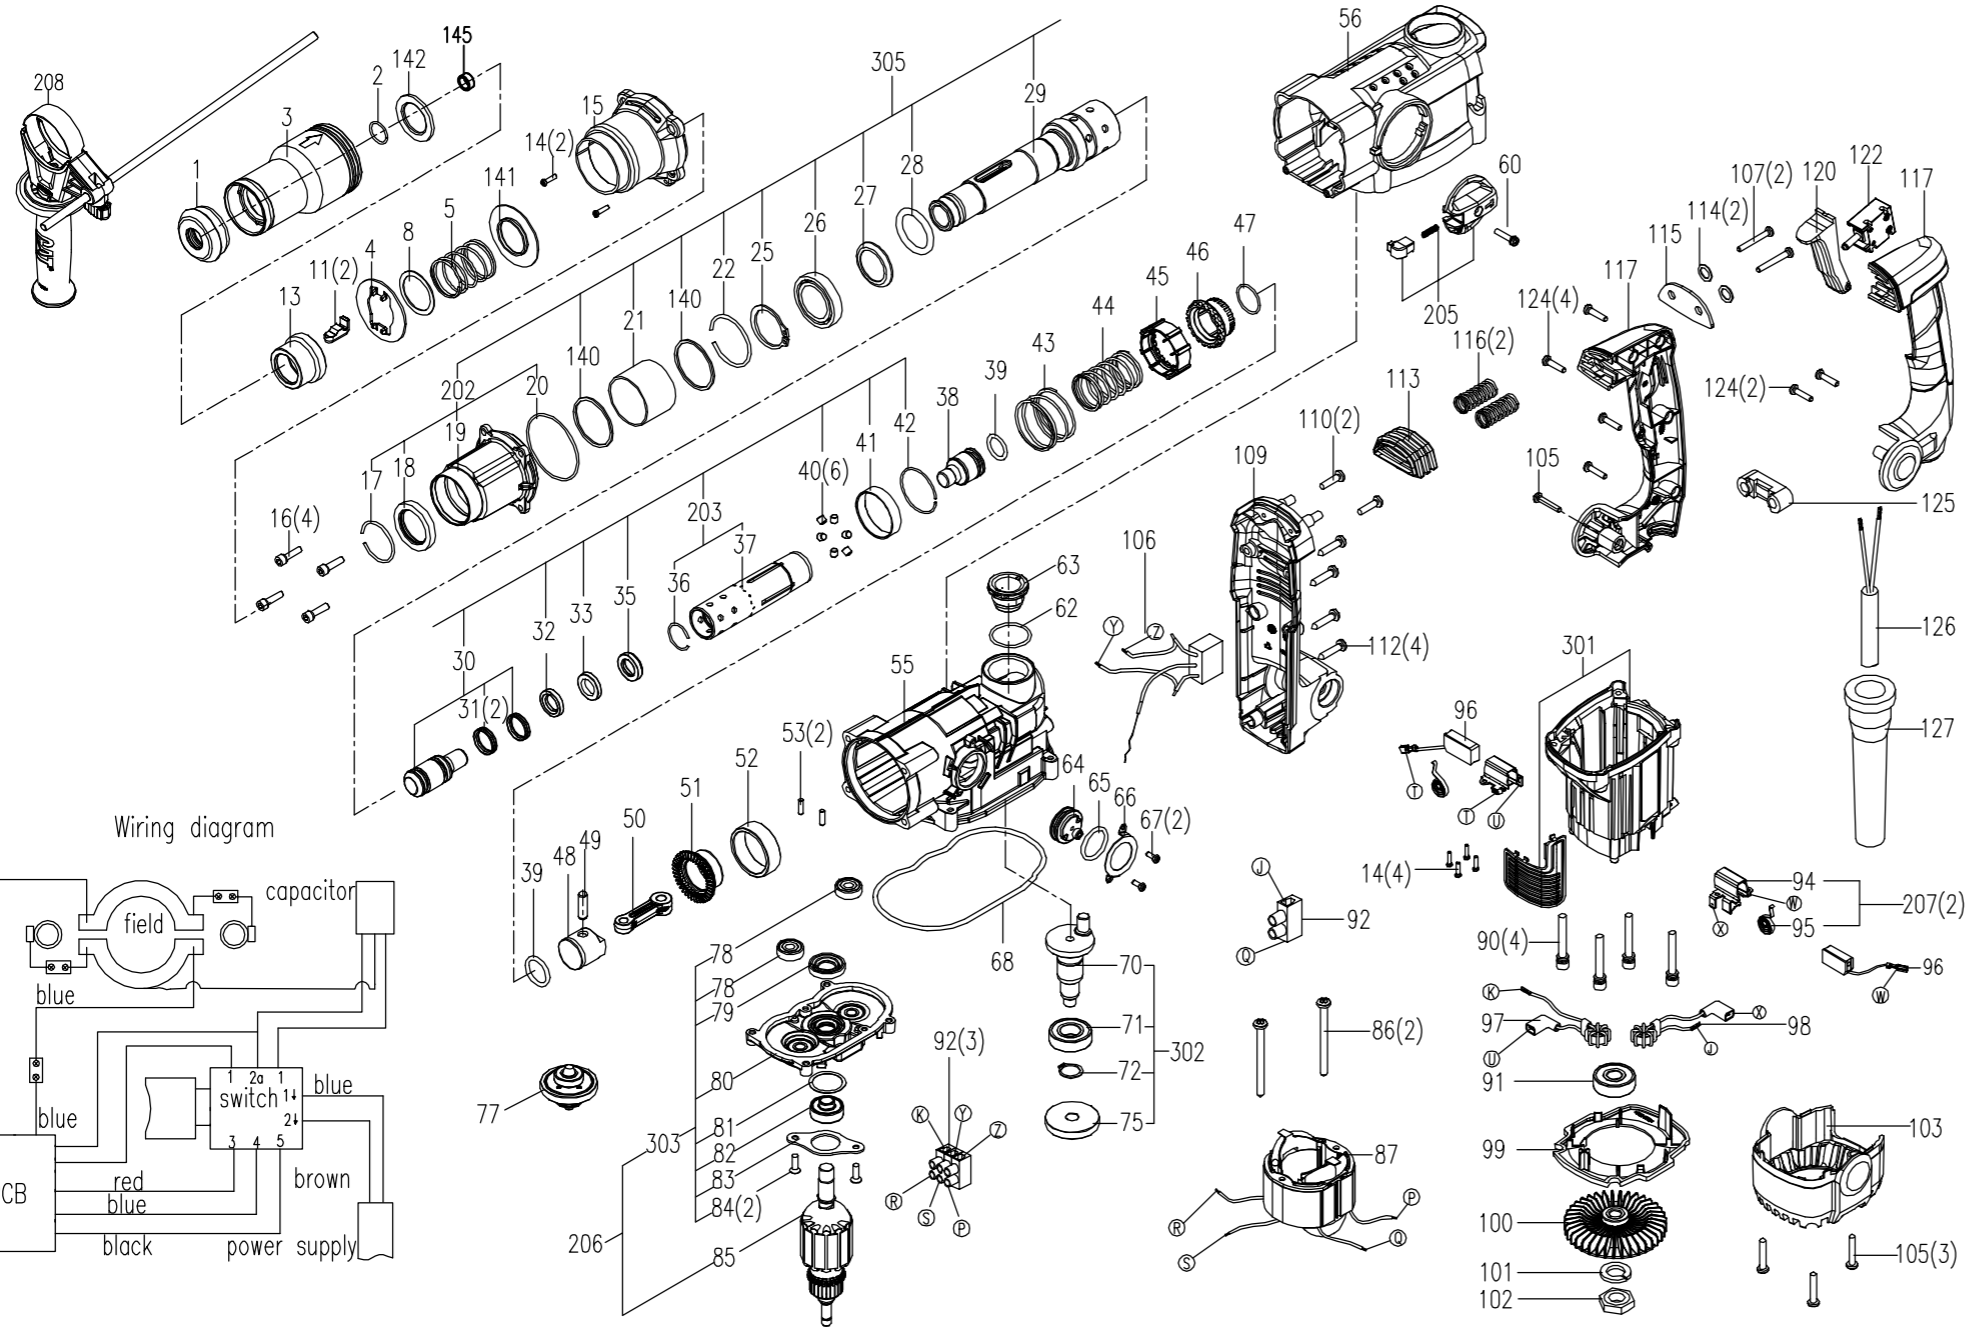

DX25

Version:U1
Date:230720

Model No	Position No	Material No	Description	QTY	Remarks	Recommended order ratio	Serial No
DX25	1	50039507	Dustproof Cover	1		5%	
DX25	2	50028048	Retaining Ring	1		5%	
DX25	3	50050327	Slip Cover	1		5%	new serial
DX25	3	50028047	Slip Cover	1		5%	
DX25	4	50039950	Baffle Plate	1		5%	
DX25	5	50050326	Compression Spring	1		5%	new serial
DX25	5	50028054	Compression Spring	1		5%	old serial
DX25	6	50028050	Compression Spring	1		5%	
DX25	8	50016352	washer	1		5%	
DX25	11	50028052	Stopping device	2		5%	
DX25	13	50039512	Steel Sleeve	1		5%	
DX25	14	50002921	Self tapping screw	6			
DX25	15	50046896	Fore Housing Body	1			
DX25	16	50023791	Screw Washer Assembly	4			
DX25	17	50023794	Retaining Ring I	1		3%	
DX25	18	50040622	Retaining Oil Seals	1		3%	
DX25	19	50023796	Housing Box	1			
DX25	20	50023797	O Rings	1		3%	
DX25	21	50027332	Sleeve	1			
DX25	22	50023799	Retaining Ring	1		3%	
DX25	25	50023804	Retaining Ring	1		3%	
DX25	26	50027318	Ball Bearing	1		3%	
DX25	27	50023808	Steel Sleeve IV	1		3%	
DX25	28	50028056	O Ring	1		3%	
DX25	29	50039951	Sleeve	1		3%	
DX25	30	50039974	Hammer Staff set	1		3%	
DX25	31	50040314	O Ring	2		3%	
DX25	32	50028060	Holding Cover II	1		1%	
DX25	33	50041422	Rubber Spacer	1		1%	
DX25	35	50028061	Holding Cover I	1		1%	
DX25	36	50023814	Retaining Ring	1		5%	
DX25	37	50039952	Cylinder	1			
DX25	38	50039953	Ram	1		3%	
DX25	39	50023820	O Rings	2		5%	
DX25	40	50023816	Pin I	6		5%	
DX25	41	50040890	Steel Sleeve I	1		5%	
DX25	42	50023818	Retaining Ring	1		3%	
DX25	43	50023821	Compression Spring	1		1%	
DX25	44	50023822	Compression Spring	1		1%	
DX25	45	50023823	Prevent Rotating Sleeve	1		1%	
DX25	46	50040031	Slip Cover II	1		3%	
DX25	47	50000771	O-ring	1		5%	
DX25	48	50023825	Piston	1		3%	
DX25	49	50040891	Pin III	1		3%	
DX25	50	50023827	Linkage	1		3%	
DX25	51	50039954	Cornic Gear	1		3%	
DX25	52	50023830	Oil Seal Bearing	1		1%	
DX25	53	50017038	Column Pin	2			
DX25	55	50028067	Gear Housing	1			
DX25	56	50046894	Rear Housing Body	1			
DX25	60	50002834	Self tapping screw	1			
DX25	62	50023837	O Rings	1		1%	
DX25	63	50046901	Oil Cap Set	1		3%	
DX25	64	50025419	Knob Stand	1		1%	
DX25	65	50023844	O Rings	1		1%	
DX25	66	50023845	Press Plate III	1			
DX25	67	50023846	Self Tapping Screw	2			
DX25	68	50023847	Sealed Ring	1		1%	
DX25	70	50039955	Eccentric Shaft	1			
DX25	71	50023851	Ball Bearing	1			
DX25	72	50016278	Retaining ring(17-A)	1			
DX25	75	50039956	Gear I	1			
DX25	77	50039957	Mid Shaft	1		3%	
DX25	78	50017573	Bearing	2		3%	
DX25	79	50023862	Retaining Oil Seals	1		3%	
DX25	80	50039526	Center Cover	1			
DX25	81	50023874	Washer	1			
DX25	82	50038868	Bearing	1		3%	
DX25	83	50023865	Press Plate II	1			
DX25	84	50023866	Self Tapping Screw	2			
DX25	85	50039958	Rotor	1		3%	
DX25	86	50015782	Screw	2			
DX25	87	50039959	Stator	1		3%	
DX25	90	50023871	Screw Washer Assembly	4			
DX25	91	50032249	Ball Bearing	1		3%	
DX25	92	50002241	Connector	4		1%	
DX25	94	50023873	Brush Holder	2			
DX25	95	50000549	Whinori Spring	2			
DX25	96	50046896	Carbon Brush(Pair)	1		3%	
DX25	97	50023874	Choke	1			
DX25	98	50023875	Choke	1			
DX25	99	50023876	Wind Baffle	1			
DX25	100	50023877	Fan	1			
DX25	101	50023878	Spring Washer	1			
DX25	102	50023879	Nut	1			
DX25	103	50023880	Housing Cover	1			
DX25	105	50026178	Screw	4			
DX25	106	50027326	Activator	1			
DX25	107	50038871	Self Tapping ScrewwST4.2x35	2			
DX25	109	50039919	Rear Cover	1			
DX25	110	50002696	Screw	2			
DX25	112	50002864	Self tapping screw	4			
DX25	113	50039528	Rubber Sheath	1			
DX25	114	50000997	Washer	2			
DX25	115	50039522	Outer Flange	1			
DX25	116	50039537	Compression Spring	2			
DX25	117	50046893	Handle	1			
DX25	120	50038875	Switch Lever	1			
DX25	122	50027329	Switch Body	1		1%	
DX25	124	50027339	Screw	6			
DX25	125	50036322	Cable Clamp	1			
DX25	126	50041420	Power Cord	1	for AE-VDE,EU		
DX25	126	50046916	Power Cord	1	for BR		
DX25	126	50047011	Power Cord	1	for AE-BS,UK		
DX25	126	50047030	Power Cord	1	for AR		
DX25	126	50047865	Power Cord	1	for RU		
DX25	126	50047739	Cable & Plug	1	for AU		
DX25	126	50047638	Power Cord	1	for IL		
DX25	127	50000720	Cord protector	1			
DX25	140	50027331	Washer	2		1%	
DX25	141	50028055	Washer V	1		5%	
DX25	142	50028049	Washer IV	1		5%	
DX25	145	50050325	Rubber Ring	1		5%	
DX25	202	50040623	Fore Housing Box	1		1%	
DX25	203	50039961	Cylinder Assembly	1		1%	
DX25	205	50046897	Gear Changing Lever	1		1%	
DX25	206	50039963	Rotor Set	1		1%	
DX25	207	50023872	Brush Holder Assembly	2			
DX25	208	50046997	Side Handle Assembly	1			
DX25	301	50046998	Housing Set	1			
DX25	302	50039964	Eccentric Shaft Set	1		1%	
DX25	303	50039965	Gear Case Cover	1		1%	
DX25	305	50040624	Output Shaft Set	1		1%	